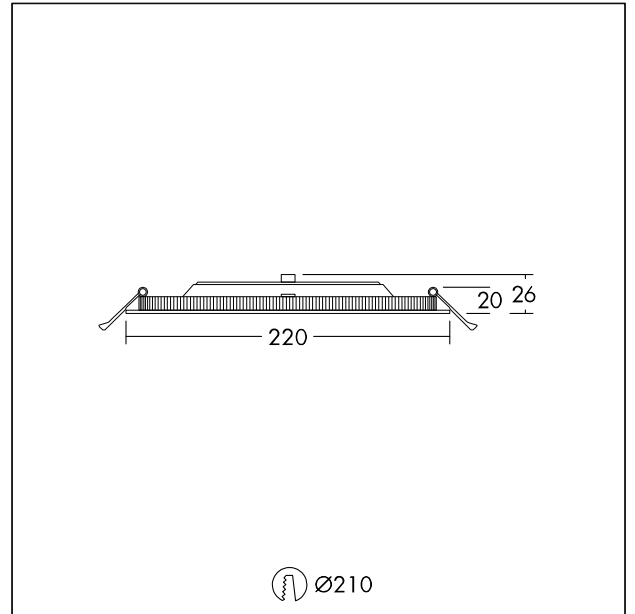

LED ceiling-recessed luminaire

LED ceiling-recessed luminaire with uniform light surface. Product height of only 20 mm: fits various ceiling types. Replaces conventional downlights with 2 x 18 W CFL and offers up to 50 % energy saving. Connector for easy and tool-free wiring. Switchable colour temperature: choose between warm white (3000K) and neutral white (3500K) and cold white (4000K) to suit application use. Plug&Play with "Just Emergency E3 KIT" for 3h emergency operation. Dimensions: Ø220 x 26 mm. Body: aluminium, white finish (RAL9003). Diffuser: Polystyrol. weight: 0.5 kg.

TE_ZOEVARIO_F_170_persp.jpg

TE_ZOEVARIO_M_210.wmf

Light Distribution

STD - standard

TE_ZOE_VARIO_LED_DL_210_1600_840.ltd

- Light Source: LED
- Luminaire luminous flux*: 1600 lm
- Luminaire efficacy*: 89 lm/W
- Colour Rendering Index min.: 80
- Correlated colour temperature: 3000-4000 Kelvin
- Chromaticity tolerance (initial MacAdam): 4
- Rated median useful life*: L80 50000h at 25°C
- Ballast: 1x LED_Con
- Luminaire input power*: 18 W Power factor = 0.9
- Dimming: Fixed output