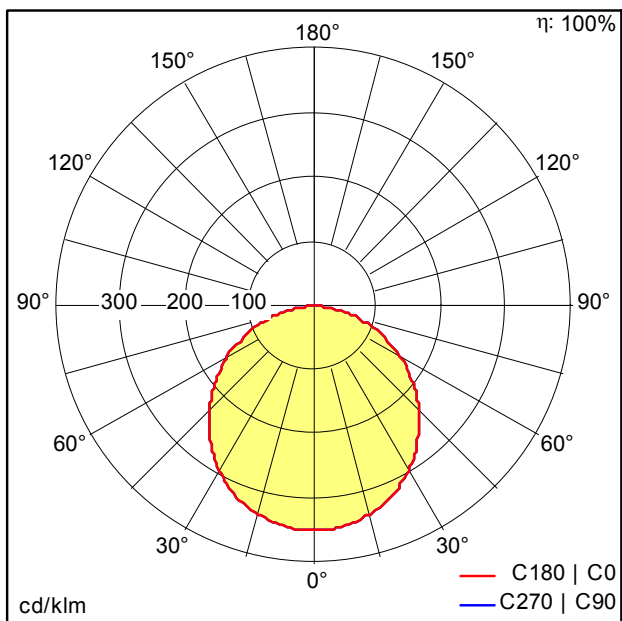

LED ceiling-recessed luminaire

LED ceiling-recessed luminaire with uniform light surface. Product height of only 20 mm: fits various ceiling types. Replaces conventional downlights with 2 x 18 W CFL and offers up to 50 % energy saving. Connector for easy and tool-free wiring. Switchable colour temperature: choose between warm white (3000K) and neutral white (3500K) and cold white (4000K) to suit application use. Plug&Play with "Just Emergency E3 KIT" for 3h emergency operation. Dimensions: Ø220 x 26 mm. Body: aluminium, white finish (RAL9003). Diffuser: Polystyrol. weight: 0.5 kg.

TE_ZOEVARIO_F_170_persp.jpg

TE_ZOEVARIO_M_210.wmf

Light Distribution

STD - standard

TE_ZOE_VARIO_LED_DL_210_1600_840.ltd

- Light Source: LED
- Luminaire luminous flux*: 1600 lm
- Luminaire efficacy*: 89 lm/W
- Colour Rendering Index min.: 80
- Correlated colour temperature: 3000-4000 Kelvin
- Chromaticity tolerance (initial MacAdam): 4
- Rated median useful life*: L80 50000h at 25°C
- Ballast: 1x LED_Con
- Luminaire input power*: 18 W Power factor = 0.9
- Dimming: Fixed output