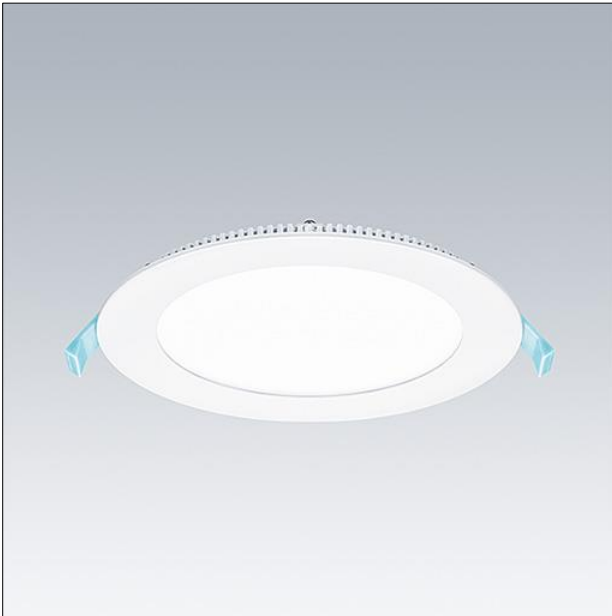

LED ceiling-recessed luminaire

LED ceiling-recessed luminaire with uniform light surface. Product height of only 20 mm: fits various ceiling types. Replaces conventional downlights with 2 x 18 W CFL and offers up to 50 % energy saving. Connector for easy and tool-free wiring. Switchable colour temperature: choose between warm white (3000K) and neutral white (3500K) and cold white (4000K) to suit application use. Plug&Play with "Just Emergency E3 KIT" for 3h emergency operation. Dimensions: Ø220 x 26 mm. Body: aluminium, white finish (RAL9003). Diffuser: Polystyrol. weight: 0.5 kg.

TE_ZOEVARIO_F_170_persp.jpg

TE_ZOEVARIO_M_210.wmf

Light Distribution

STD - standard

TE_ZOE_VARIO_LED_DL_210_1600_840.ltd

- Light Source: LED
- Luminaire luminous flux*: 1600 lm
- Luminaire efficacy*: 89 lm/W
- Colour Rendering Index min.: 80
- Correlated colour temperature: 3000-4000 Kelvin
- Chromaticity tolerance (initial MacAdam): 4
- Rated median useful life*: L80 50000h at 25°C
- Ballast: 1x LED_Con
- Luminaire input power*: 18 W Power factor = 0.9
- Dimming: Fixed output